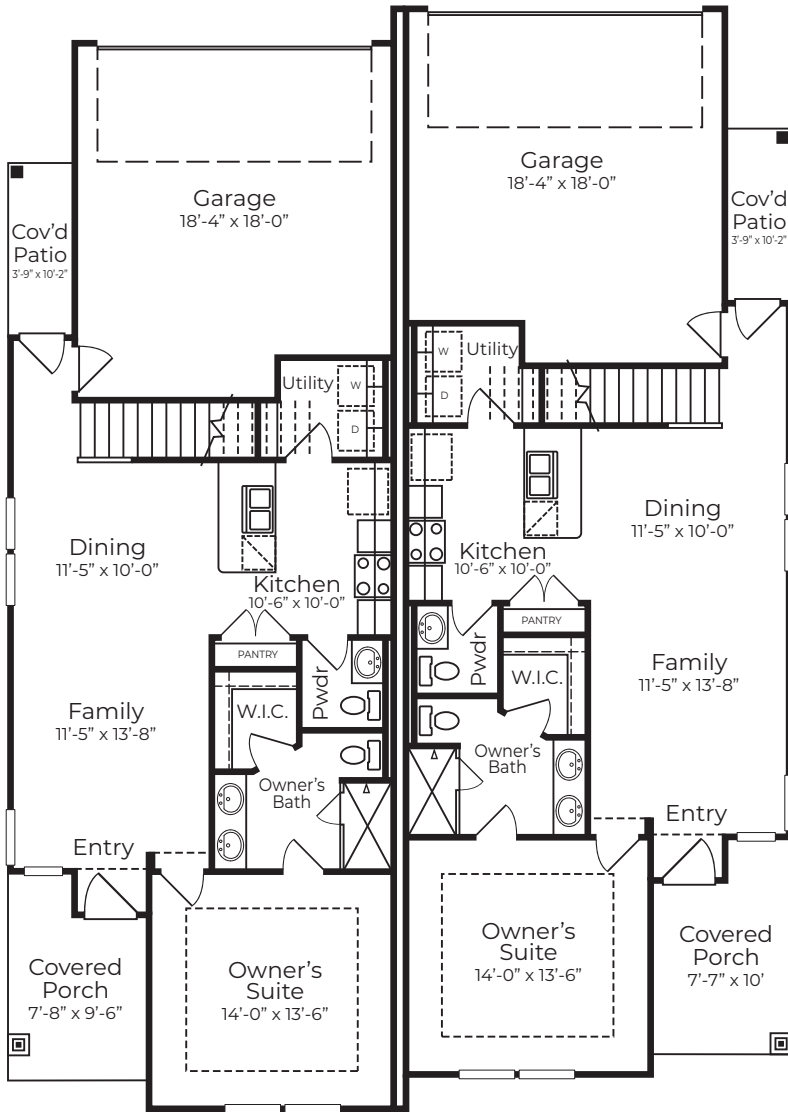

# THE WILLOW

1471 sq.ft. • 3 Bedroom • 2.5 Bathrooms • 2 Story

**First Floor**  
Elevation A

**Second Floor**  
Elevation A

## PROMINENCE H O M E S

It's where you **LIVE**

\*Square footage is approximate. Floorplans may vary slightly by elevation. Subject to change without notice. Optional features available at additional cost. Exterior colors are artist rendering and may not reflect actual offerings or appearance. 1/31/24

# THE WILLOW

1471 sq.ft. • 3 Bedroom • 2.5 Bathrooms • 2 Story

Elevation A - Scheme 3

Elevation B - Scheme 4