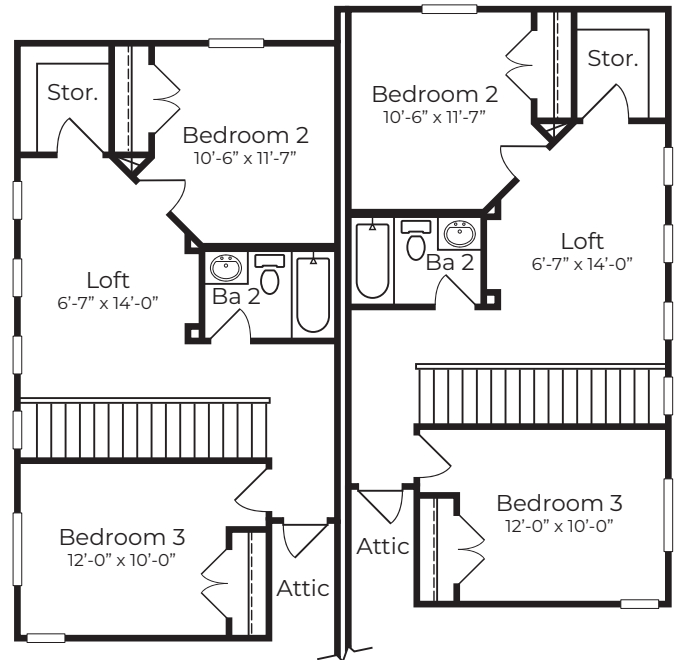

# THE WILLOW

1471 sq.ft. • 3 Bedroom • 2.5 Bathrooms • 2 Story

**First Floor**  
Elevation A

**Second Floor**  
Elevation A

## PROMINENCE H O M E S

It's where you **LIVE**

\*Square footage is approximate. Floorplans may vary slightly by elevation. Subject to change without notice. Optional features available at additional cost. Exterior colors are artist rendering and may not reflect actual offerings or appearance. 1/31/24

# THE WILLOW

1471 sq.ft. • 3 Bedroom • 2.5 Bathrooms • 2 Story

Elevation A - Scheme 3

Elevation B - Scheme 4